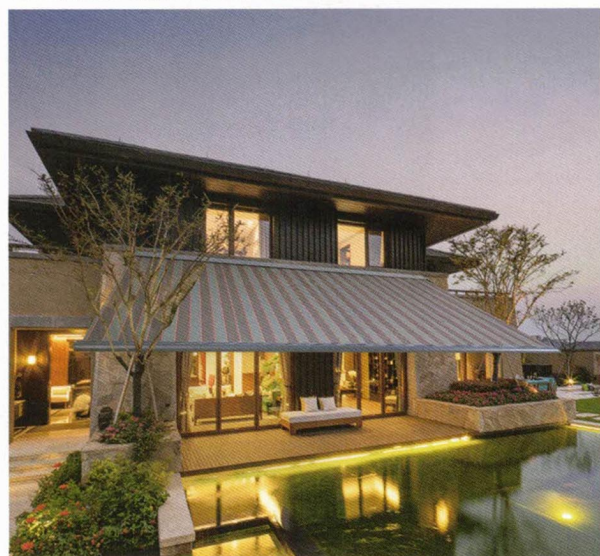

CK 祥記帆布工程有限公司
CHEUNG KEE CANVAS LTD.

遮阳篷, 户外伞, 帐篷行业创新者

SCD-B01 伸缩篷

人性化设计、贴合身心、打开每一天的阳光活力
Modern design, with LED to light up your life.

SCD-B01 Awning

最小尺寸: 2x1.5m 最大尺寸: 6x4m

Minimum size: 2x1.5m Maximum size: 6x4m

CK 祥記帆布工程有限公司
CHEUNG KEE CANVAS LTD.

SCD-B02 大跨度伸缩篷

SCD-B02 Large projection awning

最小尺寸: 5x4m 最大尺寸: 20x5m

Minimum size: 5x4m Maximum size: 20x5m

温馨而写意的观感，让人身在其中，不经意间已被陶醉。

Warm and freehand brushwork look and feel, let a person be in among them, casual already been intoxicated.

SCD-B04 全盒伸缩篷

SCD-B04 Full cassette awning

最小尺寸: 3x1.5m 最大尺寸: 6x3m
Minimum size: 3x1.5m Maximum size: 6x3m

营造出恢弘的气势感，在灯光与夜景的映照下更显精美。

Create a grand sense of momentum, in the light and night scene under the reflection of more elegant.

SCD- 摆臂篷

SCD-Pivot Awning

艺术源于生活，生活的无限可能
Art comes from life, the infinite possibilities of life

最小尺寸: 1x0.8m 最大尺寸: 3x1.5m
Minimum size: 1x0.8m Maximum size: 3x1.5m

SCD- 天幕篷

SCD-Skylight awning

最小尺寸: 2x2m 最大尺寸: 6x6m
Minimum size: 2x2m Maximum size: 6x6m